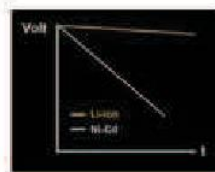

5X less self-discharge

Lithium-ion battery can be stored for months without losing charge