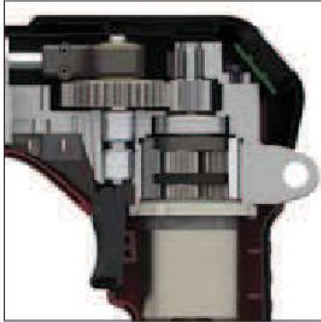

18V LITHIUM-ION GREASE GUN

POWER

27 grease cartridges
per battery charge

8,000 psi (552 bar)

6.0 oz (170 g)/min

STRENGTH

Aluminum die cast
transmission case

Glass-fiber
reinforced nylon
housing for superior
strength and resistance
to impact

EASE OF USE

Easy to prime at low
temperature

Durable ultra-flexible Kevlar
reinforced hose with flashlight

Ergonomic design

Superior balance for
less physical strain

MAXIMUM POWER. ULTIMATE RUNTIME. PRODUCTIVITY.

18V LITHIUM-ION GREASE GUN

Mechanical Efficiency

- Curved slot yoke optimizes mechanical efficiency
- Piston and yoke perfectly aligned
- Motor fastened directly to housing
- Ball and needle bearings
- Aluminum die cast transmission case for optimal mechanical efficiency and durability

- Stall light indicates clogged fitting
- Battery light indicates sufficient capacity for 3 grease cartridges

LITHIUM TECHNOLOGY

3X as many charges

No Memory Effect

The battery can be charged at any time, for any length of time, without loss of capacity