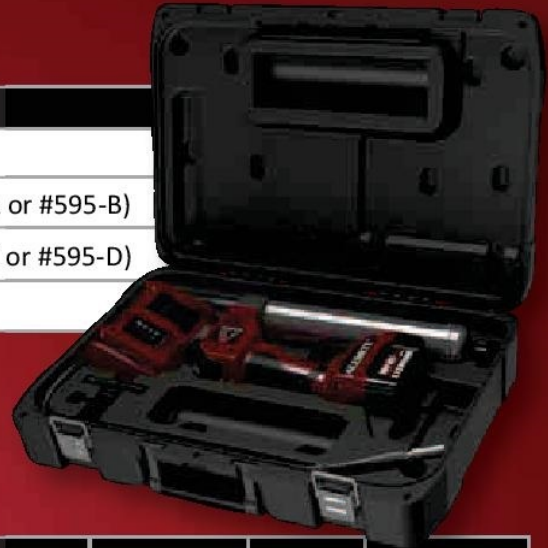

Fade-free power

Consistent level of performance

MAXIMUM POWER. ULTIMATE RUNTIME. PRODUCTIVITY.

18V LITHIUM-ION GREASE GUN

INCLUDED

Part No.	Description
343151	18V Grease Gun Battery
343152	18V Grease Gun Charger (110V/60 Hz) (For model #595-A or #595-B)
343153	18V Grease Gun Charger (220V/50 Hz) (For model #595-C or #595-D)
343170	18V Grease Gun Flashlight with Clip